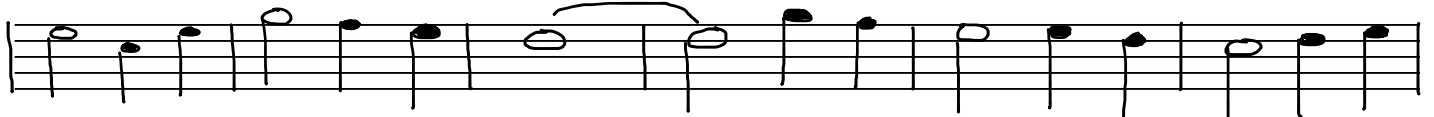

Red River Valley

Harmonica
Arr. Joe Stoebenau

3+ 4+ 5+ 5+ 5+ 5+ 4 5+ 4 4+ 4+ 4+ 3+ 4+

5+ 4+ 5+ 6+ 5 5+ 4 4 6+ 5 5+ 5+ 4 4+ 4 5+

6+ 5 5 5 3'' 3'' 2 3 4+ 4 5+ 4 4+ 4+

Harmonica TAB key

Blow = 5+ Draw bend 1/2 step = 3'
Draw = 5. Draw bend whole step = 3''